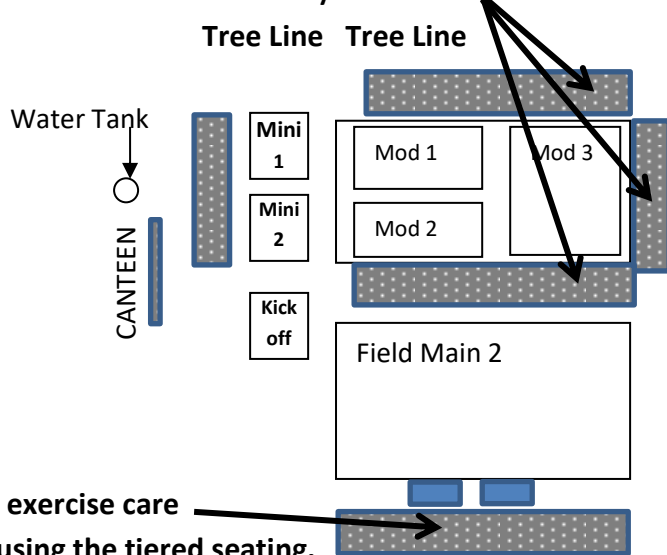

## UNDER 5 – UNDER 7 SPECTATORS

Please sit outside the crowd lines on the southern edge of the Mini Fields.

**Saturday:**

- ✗ No alcohol at fields.
- ✗ No glass bottles.
- ✗ No smoking within oval boundaries.

## UNDER 8 – UNDER 9 SPECTATORS

Please sit on the Eastern or Western sides of the Mod Fields.  
There should be nobody seated on the main field.

## UNDER 10 – Under 11 SPECTATORS

Please sit on the Eastern or Western ends, or behind the Northern goalposts.  
There should be nobody seated on the main field.

# MAIN FIELD – SUNDAYS

There should be nobody between the fields.

This is for Match Officials ONLY.

*Your co-operation in these matters is greatly appreciated as the Club strives to make Andromeda a safer environment for everyone.*