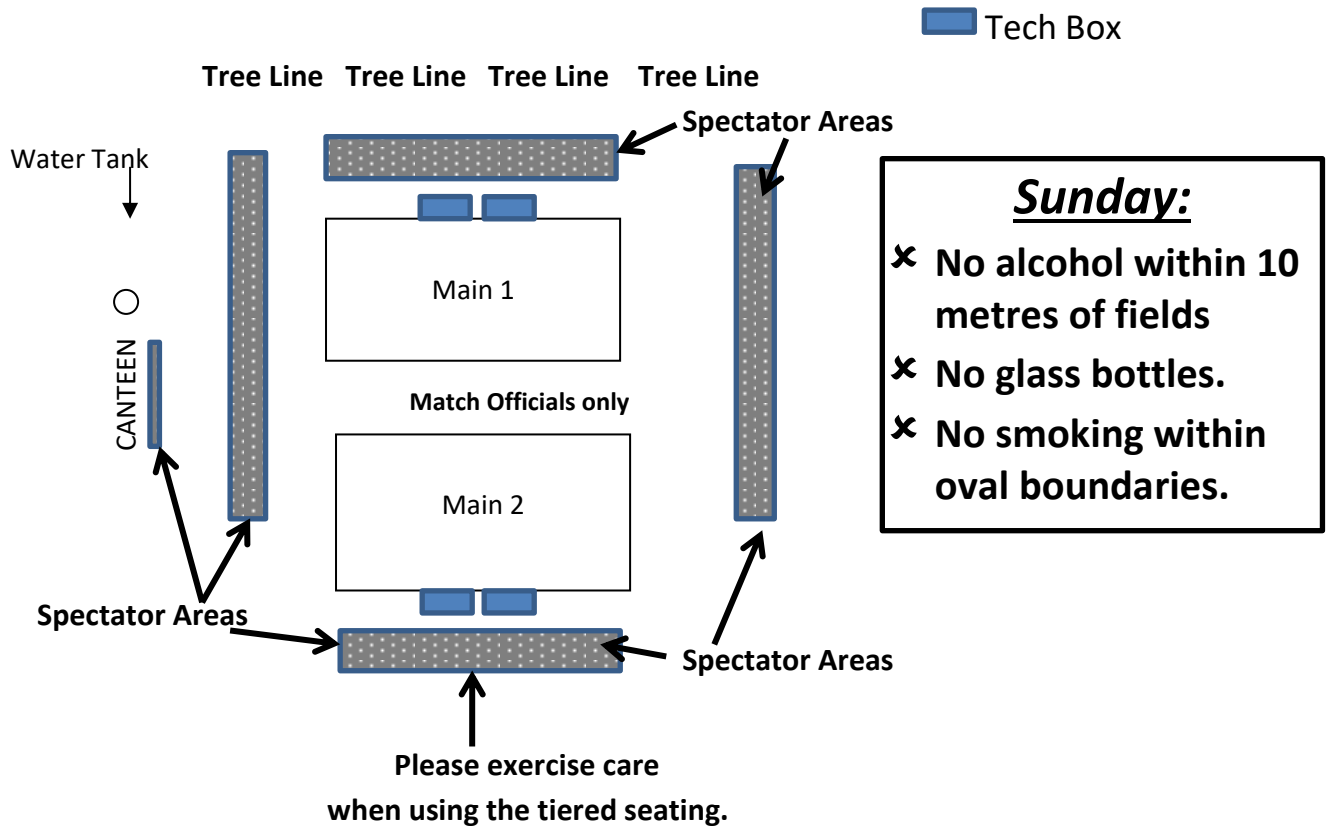

## UNDER 8 – UNDER 9 SPECTATORS

Please sit on the Eastern or Western sides of the Mod Fields.  
There should be nobody seated on the main field.

## UNDER 10 – Under 11 SPECTATORS

Please sit on the Eastern or Western ends, or behind the Northern goalposts.  
There should be nobody seated on the main field.

# MAIN FIELD – SUNDAYS

There should be nobody between the fields.

This is for Match Officials ONLY.

*Your co-operation in these matters is greatly appreciated as the Club strives to make Andromeda a safer environment for everyone.*