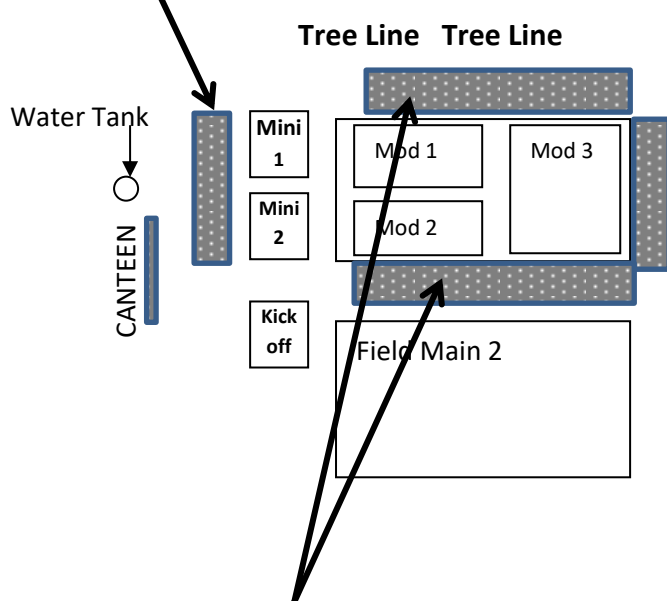

# ALL COACHES, MANAGERS, PARENTS AND VISITORS TO ANDROMEDA.

PLEASE NOTE THAT AS PART OF THE SAFETY AND GROUND MANAGEMENT MEASURES IN PLACE AT OUR FIELDS THE FOLLOWING SPECTATOR RESTRICTIONS APPLY.

## UNDER 5 – UNDER 7 SPECTATORS

Please sit outside the crowd lines on the southern edge of the Mini Fields.

**Saturday:**

- ✗ No alcohol at fields.
- ✗ No glass bottles.
- ✗ No smoking within oval boundaries.

## UNDER 8 – UNDER 9 SPECTATORS

Please sit on the Eastern or Western sides of the Mod Fields.  
There should be nobody seated on the main field.

## UNDER 10 – Under 11 SPECTATORS

Please sit on the Eastern or Western ends, or behind the Northern goalposts.  
There should be nobody seated on the main field.